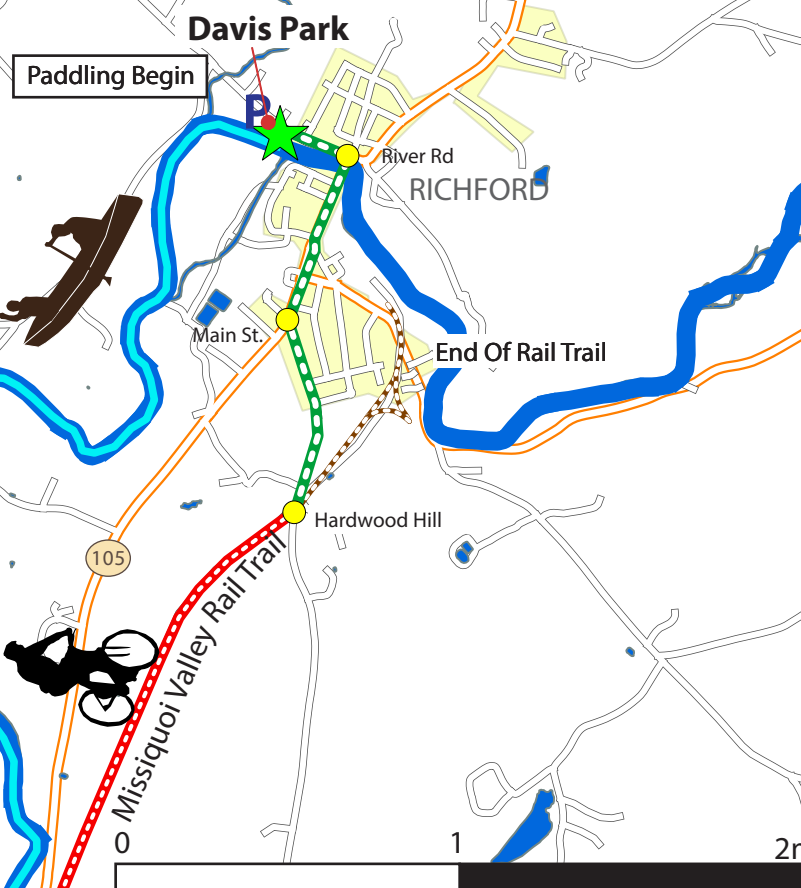

# Missisquoi Paddle - Pedal!

## Schedule

**8:15-9:15:** Participant Check-in at Davis Park, bike drop off. Consider dropping off your bike at East Berkshire on your way over between 8:15-9:00. Otherwise, we will have a trailer to shuttle bikes over for you.

## Legend

-  Paddling Portion
-  Rail Trail Cycling Portion
-  On Road Cycling Portion
-  Manning Road Intersection
-  Parking
-  Transition Point

## Transition Point Map

EAST BERKSHIRE

**Richford, VT**